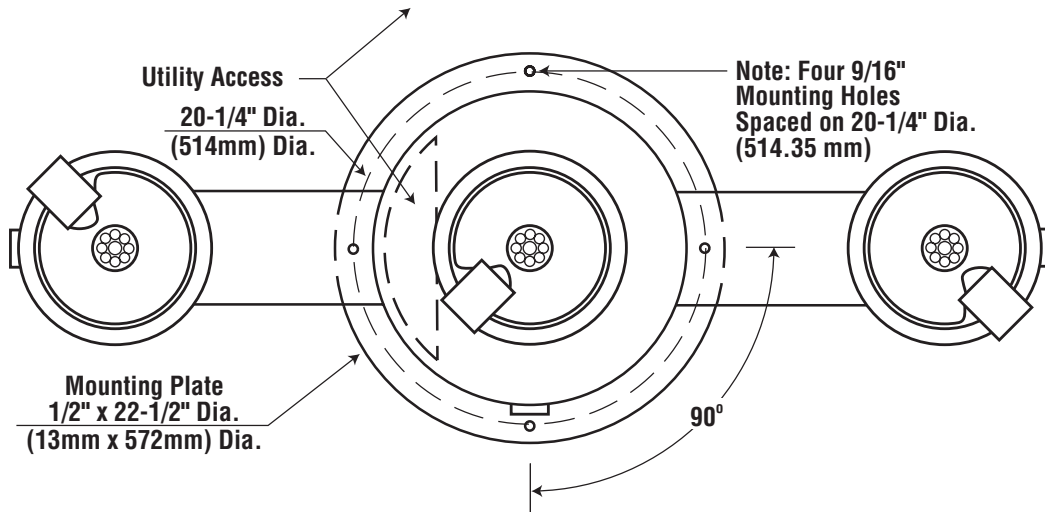

Metal Pedestal Drinking Fountains with Remote Chiller  
5980 Triple Head Fountain

NOTE: THESE ROUGH-IN DIMENSIONS  
MAY VARY 1/2" (13 mm) PLUS OR MINUS

Note: All dimensions subject to manufacturing variance of plus or minus 1/4" (6 MM).